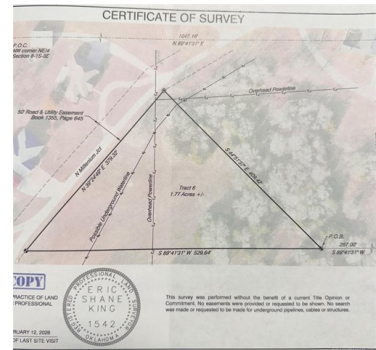

\$ 50,000

Sulphur, OK 73086

- » MLS #: 2610359
- » Land | Lot: 77,101 ft² (1.77 acres)
- » More Info: SulphurOK.IsForSale.com

Lani Topetchy
 Broker Associate
 (580) 465-8170 (Cell)
 lanitopetchy@gmail.com

Pebbles Real Estate
 503 E. Main Street
 Davis, OK 73030
 (580) 369-3500

1.77 acre lot on Millenium Junction in beautiful subdivision. Great place to build a home or Lake house!